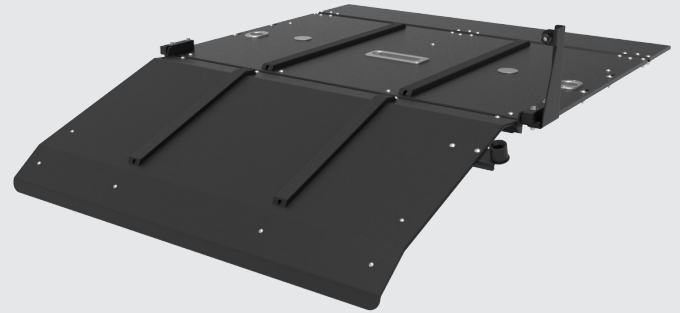

LINK® MORTUARY
EQUIPMENT

SR75
SUBURBAN RAMP SYSTEM

LINKMORTUARYEQUIPMENT.COM

LINK[®] SR75

Mini Deck

Attractive Styling and Protection

The SR75 Suburban Ramp is a combination of quality materials and construction, delivering the industry-best mortuary deck solution for suburbans. This ramp provides everything industry professionals demand from a mortuary deck - easy installation, a sturdy deck and reliable security. Its design ensures protection for the vehicle while offering a safe, reliable transport system.

The Suburban deck installs in a matter of seconds, snapping into place utilizing components in the back of the vehicle. Once in place, load and secure stretchers with ease, using the mini decks recessed cot cups.

The quality construction of the SR50 mini deck will enhance the long-term value of your vehicle and will speak to your credibility as a professional in the industry.

INTEGRATED STRETCHER CONTROL

The mini deck utilizes recessed cot cups in the deck's surface making controlling and securing cots simple and easy.

DURABLE DECK AND GLIDE STRIPS

The aluminum deck with glide strips make loading easier while protecting the vehicle floor from damage.

CONVENIENT STORAGE

When the ramp isn't in use, it hinges up and out of the way, allowing for the rear door to be closed and third row seats to be used.