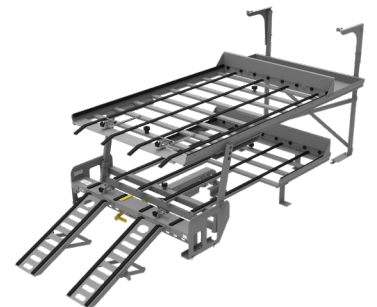

Model	Year	SS150 FIRST CALL TRANSPORTER		SS150XL ALL PURPOSE SINGLE DECK	
		7124B001 (90 3/4" Length)	7135X004 (96" Length)	7124B000 (90 3/4" Length)	7135X005 (96" Length)
NV 1500	2012-Present		X		X
NV 2500	2012-Present		X		X
NV 3500	2012-Present		X		X
Quest	2004-2009	X		X	

Model	Wheelbase Roof Height	Year	DD2000-XLC DOUBLE DECK SYSTEM	DD4000 CASSET TRANSPORTER
			7226A000 (107" Length)	7225D001 (111 1/3" Length)
NV 1500	Standard Roof	2012-Present	X	
NV 1500	High Roof	2012-Present	X	
NV 2500	Standard Roof	2012-Present	X	
NV 2500	High Roof	2012-Present	X	X
NV 3500	Standard Roof	2012-Present	X	
NV 3500	High Roof	2012-Present	X	X

X Fits In Standard Vehicle

? Investigation Required

NOTE: SS150 or SS150XL fits in most older model cargo vans. Call us today for a full investigation.

WARNING: Link products must be professionally installed by a trained technician when being placed into an Electric Vehicle (EV). Electric Vehicles have higher voltage batteries and cables and drilling into Electric Vehicles may cause serious bodily harm and possibly death. Link is not responsible for optional configurations or equipment that restrict the installation of this product in any way. Consult OEM body builder guides for additional installation guidelines.