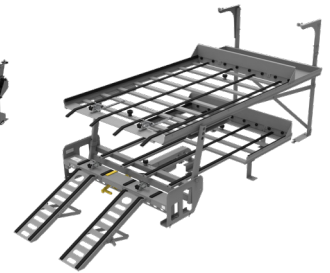

### Mercedes-Benz

Model	Wheelbase	Year	SS150 FIRST CALL TRANSPORTER		SS150XL ALL PURPOSE SINGLE DECK	
			7124B001 (90 3/4" Length)	7135X004 (96" Length)	7124B000 (90 3/4" Length)	7135X005 (96" Length)
Sprinter	144	2001-Present		X		X
Sprinter	170	2001-Present		X		X
Sprinter	170 EXT	2001-Present		X		X
Metris	126	2016-Present	X		X	
Metris	135	2016-Present		X		X

Model	Wheelbase Roof Height	Year	DD-EX2 MID-SIZED DOUBLE DECK		DD2000-XLC FULL-SIZED DOUBLE DECK	DD4000 CASKET TRANSPORTER
			7223B003 (91 1/4" Length)	7223B001 (99 1/4" Length)	7226A000 (107" Length)	7225D000 (127 1/2" Length)
Sprinter	144 Low / High	2001-Present			X	X
Sprinter	170 Low / High	2001-Present			X	X
Sprinter	170 EXT High	2001-Present			?	
Metris	126	2016-Present	X			
Metris	135	2016-Present		X		

X Fits In Standard Vehicle

? Investigation Required

NOTE: SS150 or SS150XL fits in most older model cargo vans. Call us today for a full investigation.

**WARNING:** Link products must be professionally installed by a trained technician when being placed into an Electric Vehicle (EV). Electric Vehicles have higher voltage batteries and cables and drilling into Electric Vehicles may cause serious bodily harm and possibly death. Link is not responsible for optional configurations or equipment that restrict the installation of this product in any way. Consult OEM body builder guides for additional installation guidelines.