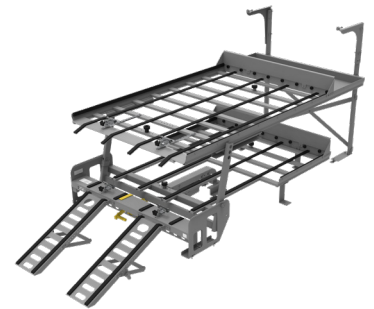

Make	Model	Year	SS150 FIRST CALL TRANSPORTER		SS150XL ALL PURPOSE SINGLE DECK	
			7124B001 (90 3/4" Length)	7135X004 (96" Length)	7124B000 (90 3/4" Length)	7135X005 (96" Length)
Dodge RAM	Promaster - 118	2014-Present		X		X
	Promaster - 136	2014-Present		X		X
	Promaster - 159	2014-Present		X		X
	Promaster - 159 EXT	2014-Present		X		X
	Caravan	2009-Present		X		X
Chrysler	Town and Country	2009-2016	X		X	
	Pacifica	2017-Present	X		X	

Model	Wheelbase Roof Height	Year	DD2000-XLC DOUBLE DECK SYSTEM	DD4000 CASKET TRANSPORTER
			7226A000 (107" Length)	7225D002 (128 1/4" Length)
Promaster	159 High Roof	2014-Present	X	
Promaster	159 EXT High Roof	2014-Present	?	X

X Fits In Standard Vehicle

? Investigation Required

NOTE: SS150 or SS150XL fits in most older model cargo vans. Call us today for a full investigation.

WARNING: Link products must be professionally installed by a trained technician when being placed into an Electric Vehicle (EV). Electric Vehicles have higher voltage batteries and cables and drilling into Electric Vehicles may cause serious bodily harm and possibly death. Link is not responsible for optional configurations or equipment that restrict the installation of this product in any way. Consult OEM body builder guides for additional installation guidelines.