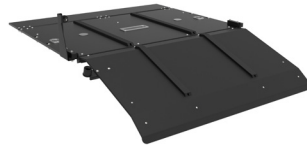

LINK[®] MORTUARY EQUIPMENT

CHEVROLET VEHICLE FIT GUIDE

Make	Model	Year	SR75 MINI DECK			SS150 FIRST CALL	SS150XL ALL PURPOSE
			78113A00 (48 ³ / ₈ "x 30")	78113A01 (48 ³ / ₈ "x 40")	78113A02 (48"x 40")	7135X004 (96" Length)	7135X005 (96" Length)
Chevrolet	Express	1996-Present				X	X
	Suburban	2007-2014	X			X	X
	Suburban	2015-2020		X		X	X
	Suburban	2021-Present			X	X	X
GMC	Yukon XL	2007-2014	X			X	X
	Yukon XL	2015-2020		X		X	X
	Yukon XL	2021-Present			X	X	X

Model	Wheelbase Roof Height	Year	DD2000-XLC DOUBLE DECK SYSTEM
			7226A000 (107" Length)
Express 2500	135 or 155 Standard Roof	1996-Present	X
Express 3500	135 or 155 Standard Roof	1996-Present	X

X Fits In Standard Vehicle

? Investigation Required

NOTE: SS150 or SS150XL fits in most older model cargo vans. Call us today for a full investigation.

WARNING: Link products must be professionally installed by a trained technician when being placed into an Electric Vehicle (EV). Electric Vehicles have higher voltage batteries and cables and drilling into Electric Vehicles may cause serious bodily harm and possibly death. Link is not responsible for optional configurations or equipment that restrict the installation of this product in any way. Consult OEM body builder guides for additional installation guidelines.