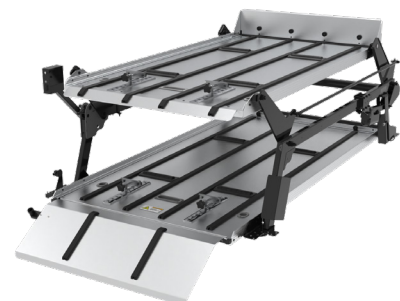

LINK[®] MORTUARY EQUIPMENT

CHEVROLET VEHICLE FIT GUIDE

Make	Model	Year	SR75 MINI DECK			SS150 FIRST CALL	SS150XL ALL PURPOSE
			78113A00 (48 ³ / ₈ "x 30")	78113A01 (48 ³ / ₈ "x 40")	78113A02 (48"x 40")	7135X004 (96" Length)	7135X005 (96" Length)
Chevrolet	Express	1996-Present				X	X
	Suburban	2007-2014	X			X	X
	Suburban	2015-2020		X		X	X
	Suburban	2021-Present			X	X	X
GMC	Yukon XL	2007-2014	X			X	X
	Yukon XL	2015-2020		X		X	X
	Yukon XL	2021-Present			X	X	X

Model	Wheelbase Roof Height	Year	DD2000-XLC DOUBLE DECK SYSTEM
			7226A000 (107" Length)
Express 2500	135 or 155 Standard Roof	1996-Present	X
Express 3500	135 or 155 Standard Roof	1996-Present	X

X Fits In Standard Vehicle

? Investigation Required

NOTE: SS150 or SS150XL fits in most older model cargo vans. Call us today for a full investigation.

WARNING: Link products must be professionally installed by a trained technician when being placed into an Electric Vehicle (EV). Electric Vehicles have higher voltage batteries and cables and drilling into Electric Vehicles may cause serious bodily harm and possibly death. Link is not responsible for optional configurations or equipment that restrict the installation of this product in any way. Consult OEM body builder guides for additional installation guidelines.